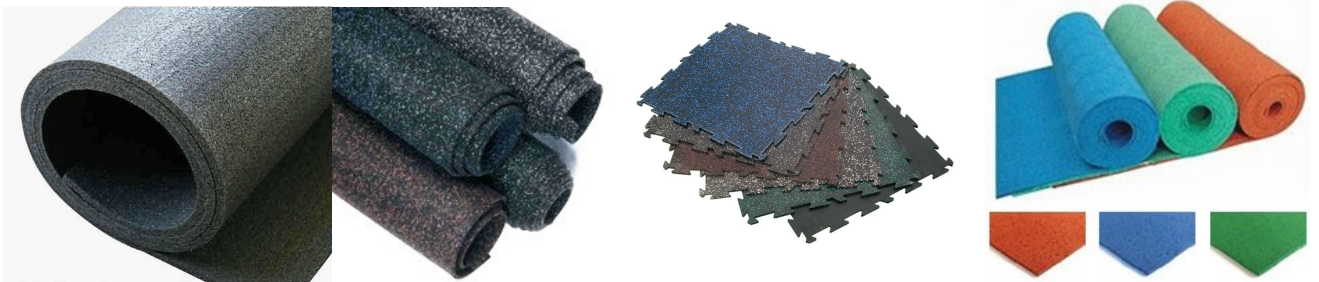

RUBBER SPORTS FLOORING SYSTEM

It is a prefabricated rubber sports flooring system specifically engineered for all weather sports applications. It is a true multipurpose sports surface ideal for schools, clubs, colleges, universities and public facilities.

SUITABLE FOR: **Futsal Tennis Basketball Volleyball Handball Badminton Street Courts Multipurpose Play Areas...**

The EPDM roll is suitable for both indoor and outdoor multipurpose sports flooring. Easy installation and durable for long even under extreme weather. The SBR roll made from recycled rubber and it excellent to be used as underlay for Acrylic court, track and field, grass with different thickness.

2. Multi-color Sries & Marbling Series:

3. EPDM Series

Note:

All the rolls and interlocking tiles can be made into the above color.

Dimensions of Roll: 3mm-12mm thick, 122mm width, custom length.

TOPFLOR CHINA LIMITED