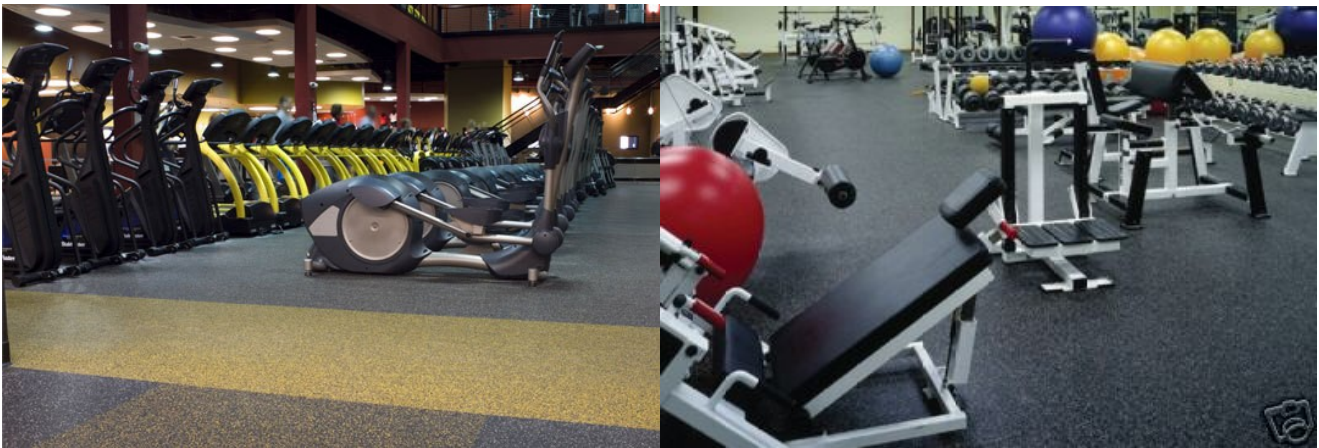

RUBBER SPORTS FLOORING SYSTEM

It is a prefabricated rubber sports flooring system specifically engineered for all weather sports applications. It is a true multipurpose sports surface ideal for schools, clubs, colleges, universities and public facilities.

SUITABLE FOR: **Futsal Tennis Basketball Volleyball Handball Badminton Street Courts Multipurpose Play Areas...**

The EPDM roll is suitable for both indoor and outdoor multipurpose sports flooring. Easy installation and durable for long even under extreme weather. The SBR roll made from recycled rubber and it excellent to be used as underlay for Acrylic court, track and field, grass with different thickness.