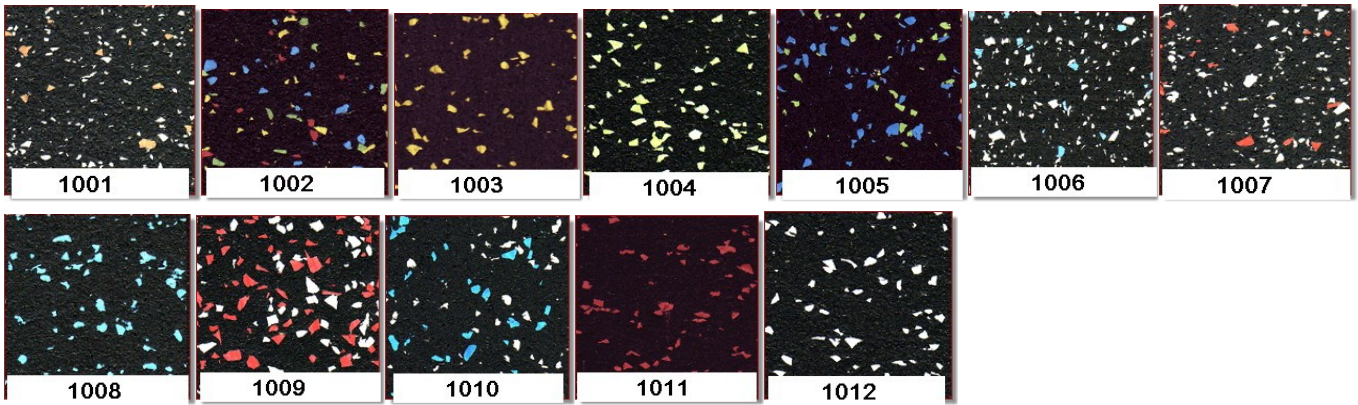

SUITABLE FOR: **Futsal Tennis Basketball Volleyball Handball Badminton Street Courts Multipurpose Play Areas...**

The EPDM roll is suitable for both indoor and outdoor multipurpose sports flooring. Easy installation and durable for long even under extreme weather. The SBR roll made from recycled rubber and it excellent to be used as underlay for Acrylic court, track and field, grass with different thickness.

2. Multi-color Sries & Marbling Series:

3. EPDM Series

Note:

All the rolls and interlocking tiles can be made into the above color.

Dimensions of Roll: 3mm-12mm thick, 122mm width, custom length.

TOPFLOR CHINA LIMITED