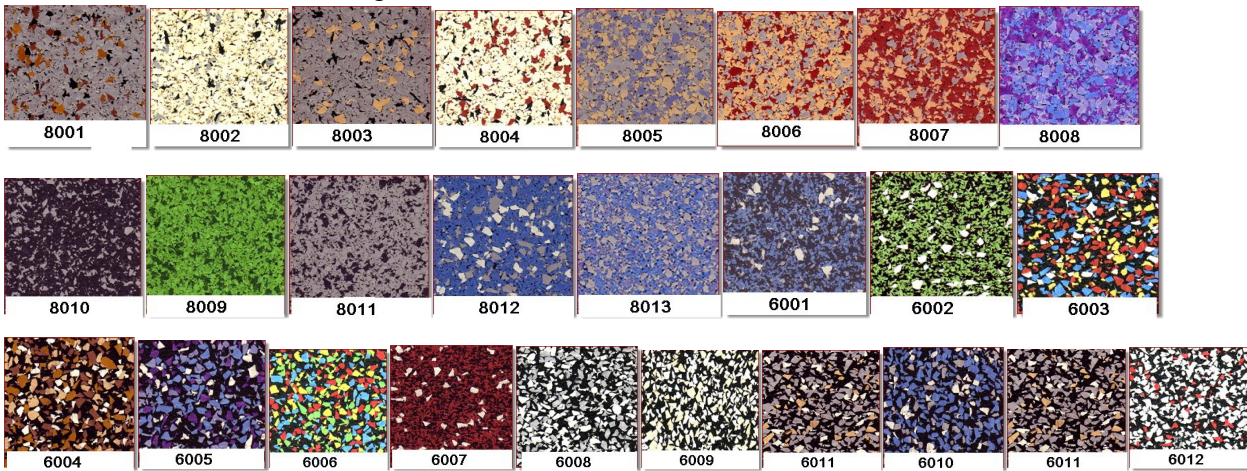

SUITABLE FOR: **Futsal Tennis Basketball Volleyball Handball Badminton Street Courts Multipurpose Play Areas...**

The EPDM roll is suitable for both indoor and outdoor multipurpose sports flooring. Easy installation and durable for long even under extreme weather. The SBR roll made from recycled rubber and it excellent to be used as underlay for Acrylic court, track and field, grass with different thickness.

2. Multi-color Sries & Marbling Series:

3. EPDM Series

Note:

All the rolls and interlocking tiles can be made into the above color.

Dimensions of Roll: 3mm-12mm thick, 122mm width, custom length.

TOPFLOR CHINA LIMITED